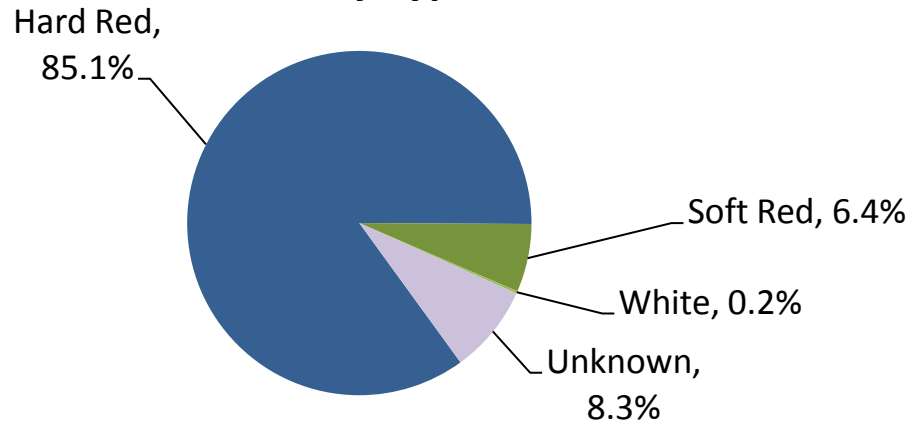

Percent of Wheat Acres Seeded for 2014

Texas A&M AgriLife Extension District

Variety	Texas A&M AgriLife Extension District										Other Districts ^{1/}	
	Texas	Panhandle	South Plains	Rolling Plains	North	Far West	West Central	Central	Southwest	South		
Custer	*			0.4								
Garrison	*			*				0.2		*		
WB-Grainfield	*							0.3				
Mit	*									1.1		
CJ	*								*	0.1		
Mixed HRW	4.4	4.9	3.0	6.6	2.2	*	3.2	6.0	4.4			*
Unknown Hard Red	16.1	11.8	19.3	18.2	9.9	19.7	16.9	21.4	14.4	15.5		11.5
Hard Red Spring Wheat												
Express	0.5									10.9	26.0	*
Espresso	0.3									3.7	*	*
Verde	0.1									*	13.4	*
White Wheat												
Unknown White	0.2		0.4	*	*		*	0.6				
Soft Red Wheat												
TV 8861	0.5					7.5			*			
Coker 9553	0.3					5.3						
Pioneer 25R30	0.3					5.1			*	*		
Pioneer 25R40	0.3					4.4			*			
USG 3555	0.2					3.7						
Magnolia	0.2					3.6						
Coker 9663	0.2					2.2			*			*
Pioneer 25R39	0.2					2.1			*			
LA841	0.1					*						7.5
Crawford	0.1					*						*
Pioneer 25R78	0.1					1.7			*			
Oakes	*					0.9						
Mixed SRW	0.3			*	3.3				*			*
Unknown Soft Red	3.0		*	4.4	24.2	*		4.5				16.7
Other or Unknown Varieties												
Unknown	3.6	0.8	3.6	2.3	5.4	8.8	6.3	3.9	2.2	8.4		19.8
VNS	2.9	1.5	5.7	1.6	2.0	8.4	3.6	0.8	*	*		*
Elevator / Bin Run	1.8	2.2	2.9	1.7	1.0	*	0.9	0.8	*			
All Other Varieties ^{2/}	2.1	2.9	5.3	5.7	13.1	32.6	5.1	6.2	8.5	30.0		35.0

*Fewer than 3 reports or less than 1/10 of a percent of acres in the specific geographic region.

^{1/} East, Southeast and Coastal Bend districts are combined into Other Districts. Districts are combined to avoid disclosure of individual reports.

^{2/} Other varieties reported by fewer than 3 producers or accounting for less than 1/10 of a percent of acreage planted in the respective region: 2137, AA Experimental, Albany, Art, Banner, Big Max, Burchett, Byrd, Caudillo, Coker 9474, Coker 9700, Concho, Covington, Darrell, Denali, Dinero, Doublestop CL Plus, EK 102, Everest, Forage Maxx, Gallagher, Iba, JS51, Kingrazer, LA821, LCS Mint, Mace, NK 812, Ogallala, Other Hard Red, Overland, Pioneer 25R57, Pioneer 25R63, Promontory, Protection, Ranger, SY Goliad, Santa Fe, Scout/Scout 66, Settler CL, Shocker, T81, TAM 107, TAM 200, TAM 201, TAM 302, TAM 305, TV 8535, Tall Blend, Thunderbolt, Tomahawk, Triumph, USG 3295, WB-Redhawk, and Wheatland

Texas Wheat Acres Planted for 2014 by Type